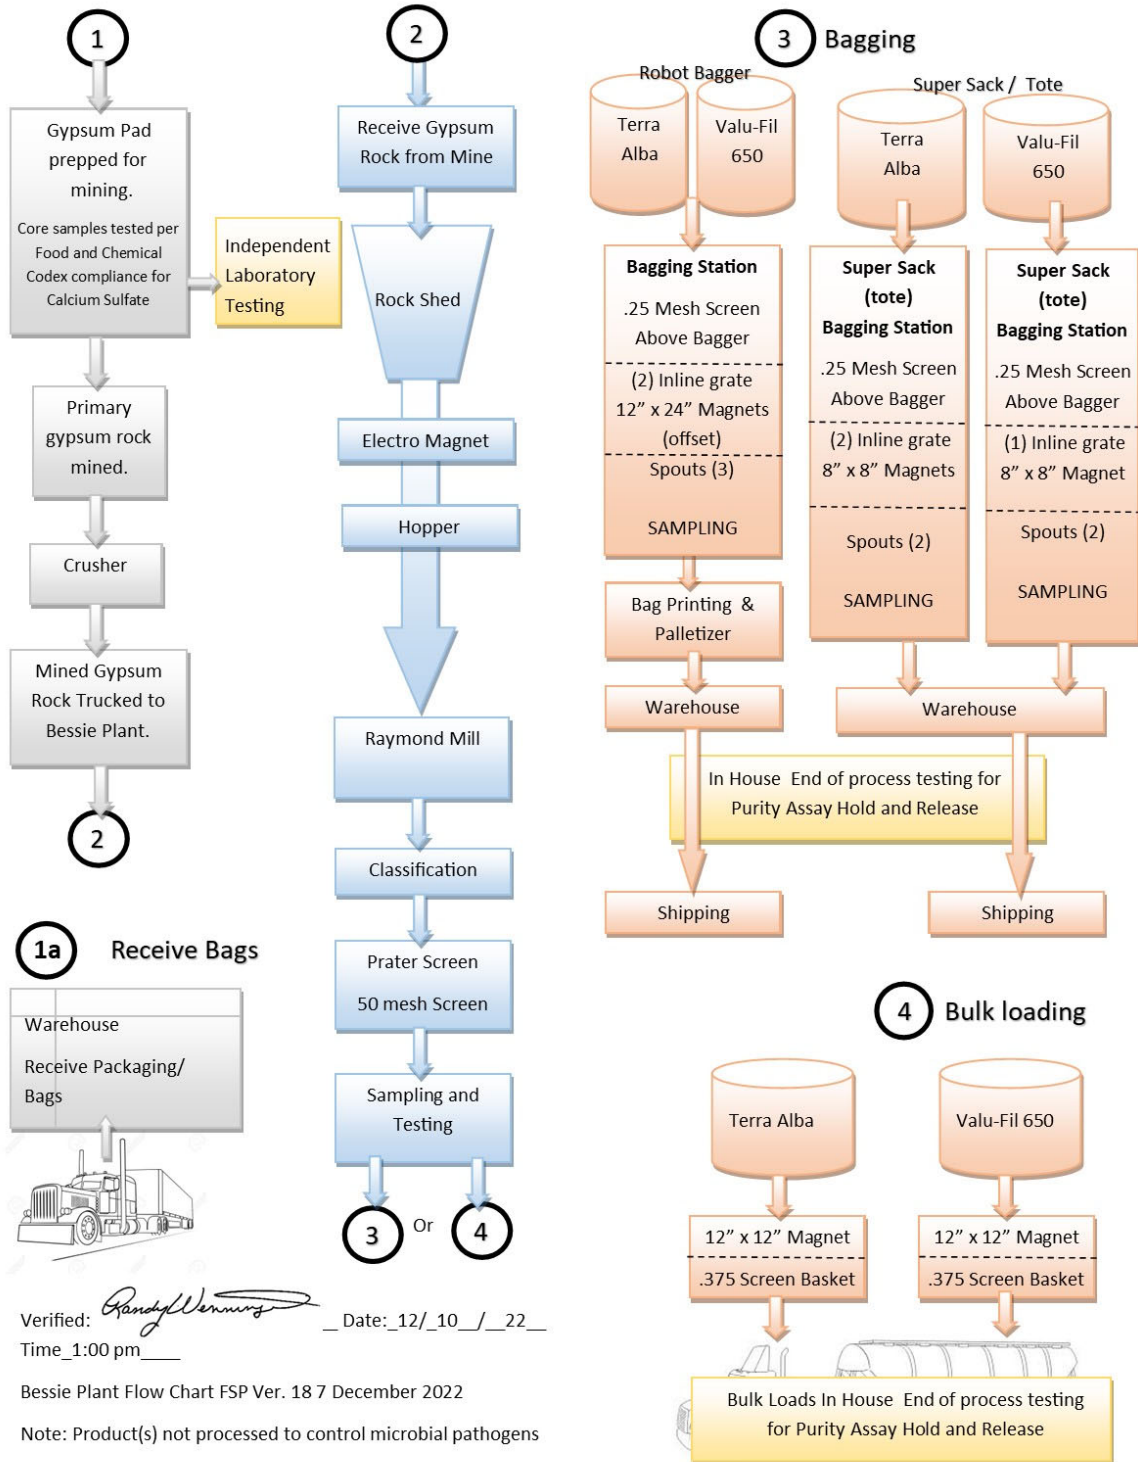

ACG Materials 1113 Main Street, Bessie, OK 73622

Verified: *Randy Winters* Date: 12/10/22
Time 1:00 pm

Bessie Plant Flow Chart FSP Ver. 18 7 December 2022

Note: Product(s) not processed to control microbial pathogens