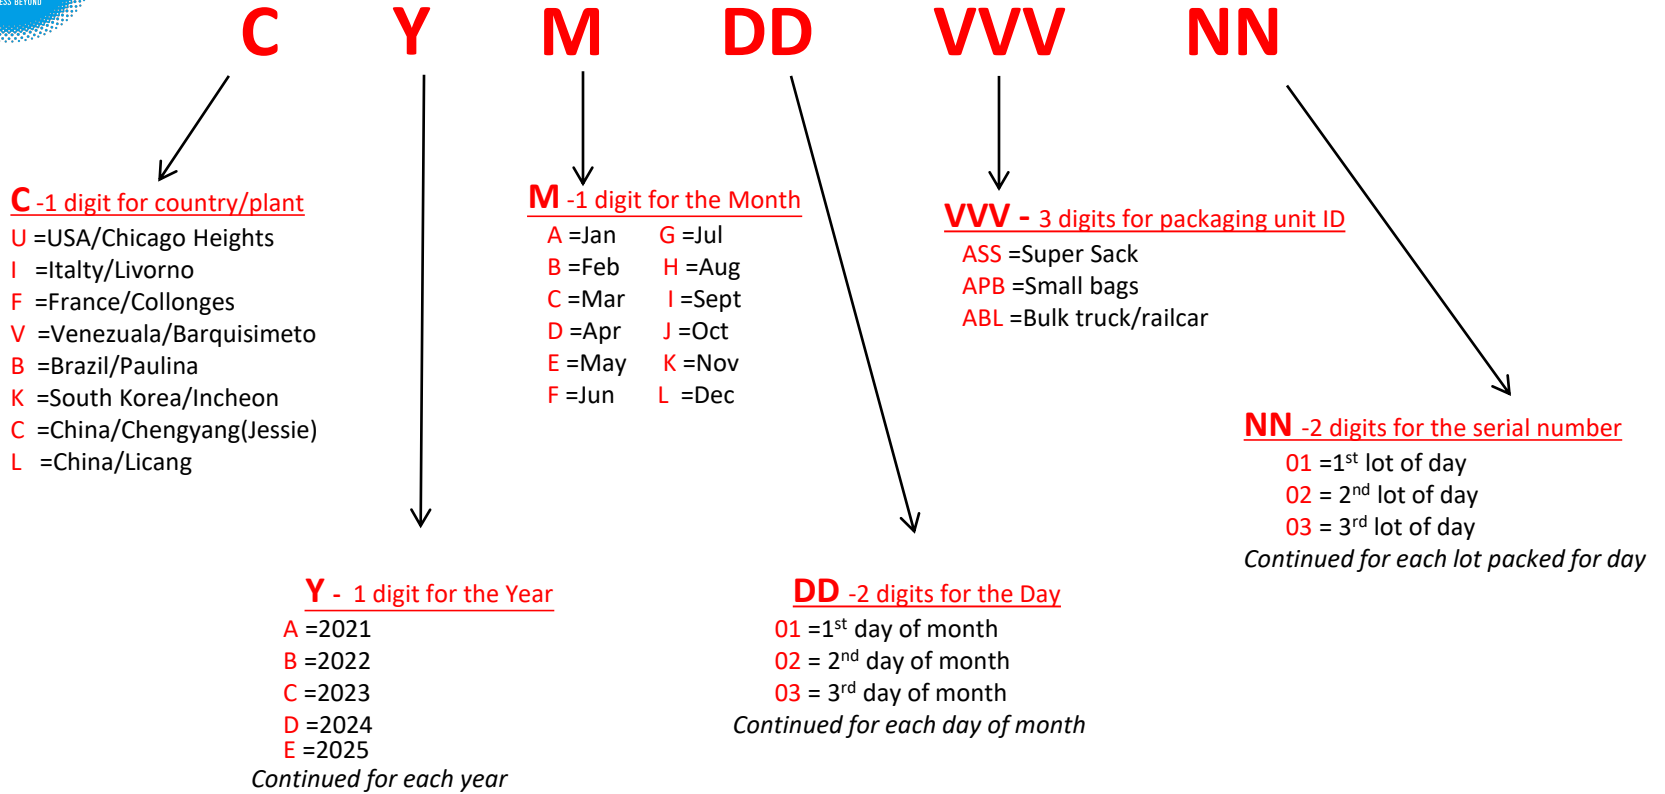

Product Traceability (Lot Number Codification)

- Every packaged pallet is also given a unique ten digit identification number known as a handling unit.
- 1 Lot is equal to one truck load of material approximately 15-18 MT for bulk trucks and BB truckload.

Sample Label

- 1 Solvay Material Code (*121520*)
- 2 Lot Number (*UAC04ASS03*)
- 3 Pallet/Product Weight in KG (*750*)
- 4 Product/Pallet Description (*Zeosil 1165MP BB 750KG/PLAST PAL*)
- 5 Unique Handling Unit/Pallet Identification (*1017354742*)