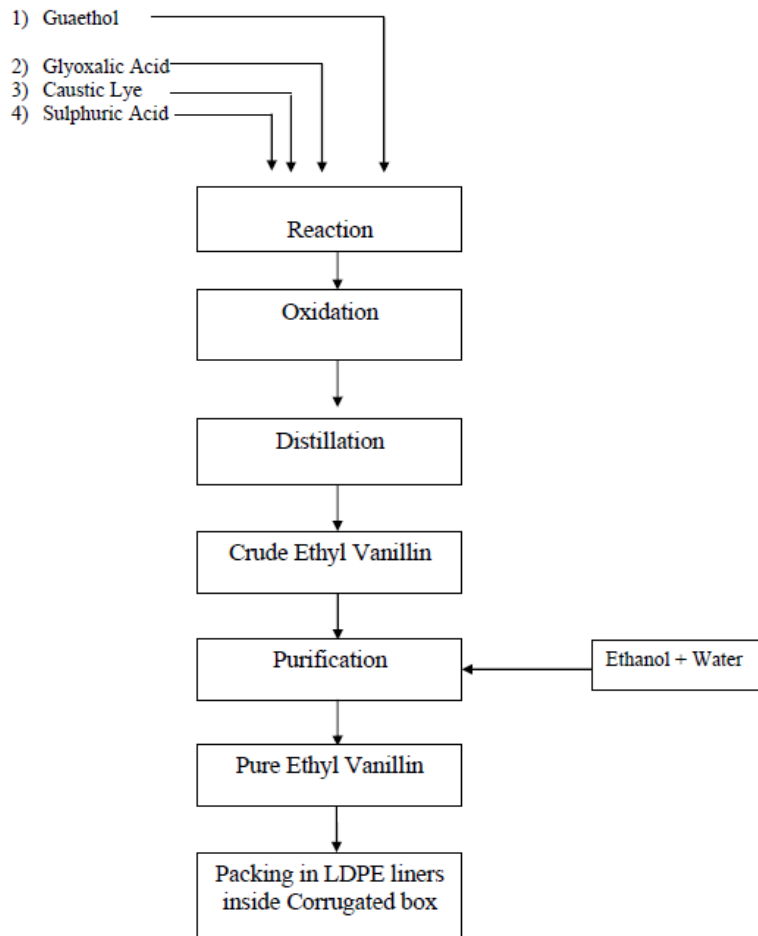

FLOW CHART

10019-03 ETHYL VANILLIN - CAMLIN

Issue Date: August 13, 2024
Page: 1 of 1

Revision Date: July 10, 2024
Revision #: 0